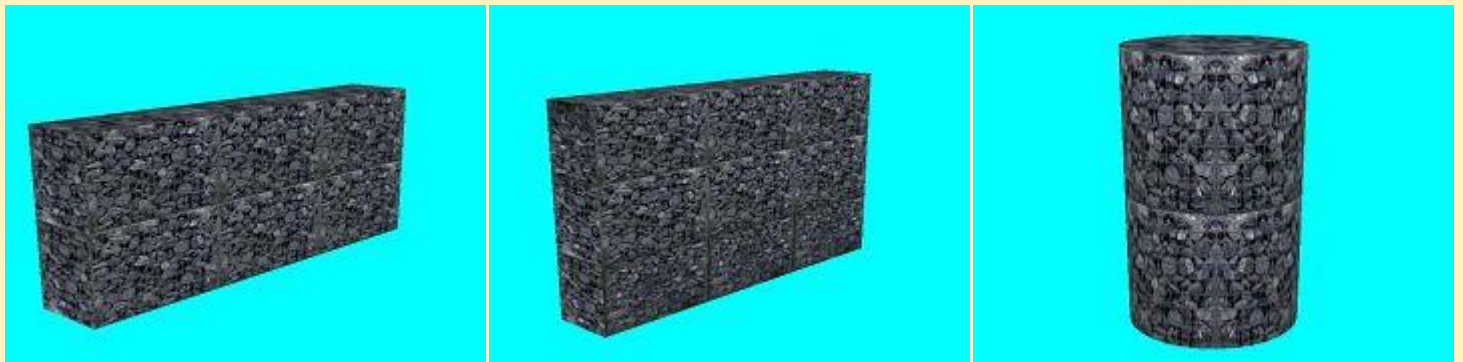

30.05.2019

Freemodelle zu Christi Himmelfahrt / Vatertag / Herrentag bei vora

DUST-Team (DU2):

Gabione1_50x140x50

Gabione1_50x200x50

Gabione1_100x140x50

Gabione1_100x200x50

Gabione1_200x140x50

Gabione1_200x200x50

Gabione1_300x140x50

Gabione1_300x200x50

Gabione1_rund_100x200

Gabione2_50x140x50

Gabione2_50x200x50

Gabione2_100x140x50

Gabione2_100x200x50