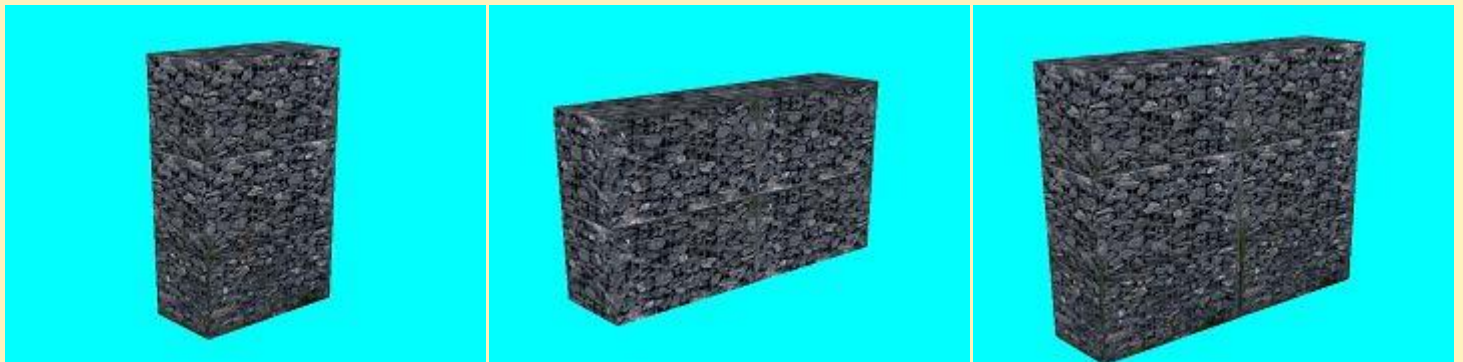

30.05.2019

Freemodelle zu Christi Himmelfahrt / Vatertag / Herrentag bei vora

DUST-Team (DU2):

Gabione1_50x140x50

Gabione1_50x200x50

Gabione1_100x140x50

Gabione1_100x200x50

Gabione1_200x140x50

Gabione1_200x200x50

Gabione1_300x140x50

Gabione1_300x200x50

Gabione1_rund_100x200

Gabione2_50x140x50

Gabione2_50x200x50

Gabione2_100x140x50

Gabione2_100x200x50